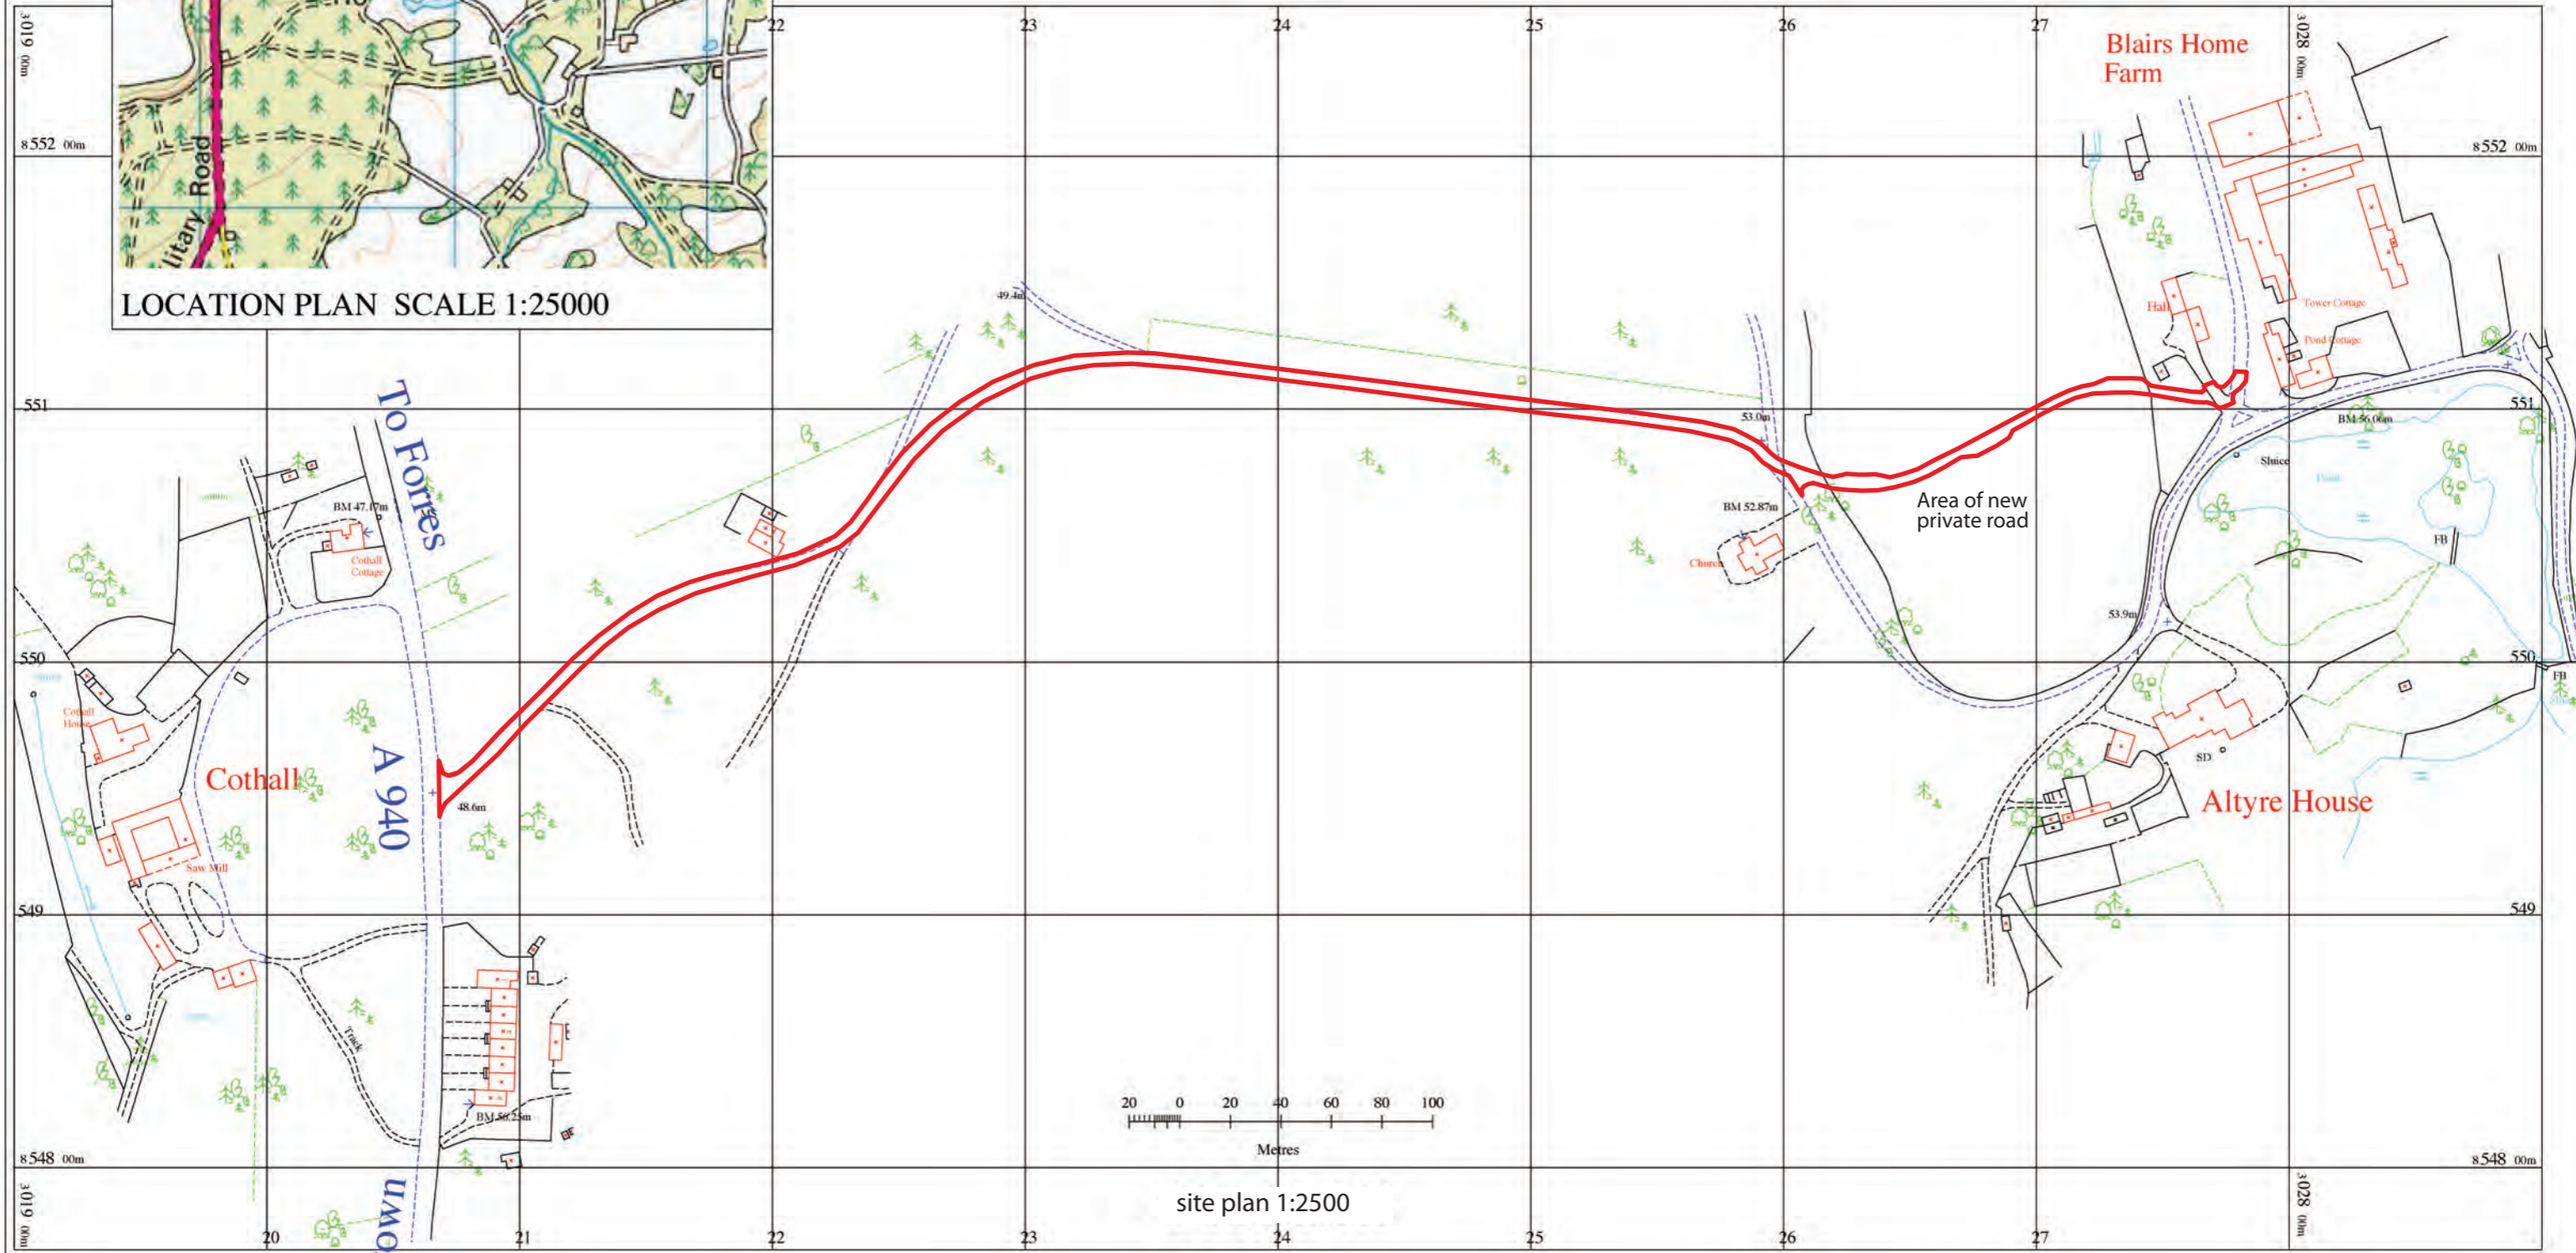

LOCATION PLAN SCALE 1:25000

site plan 1:2500

Proposed Private Road at
Blair's Home Farm Steading,
Altyre, Forres

true copy of the
application drawing

22 Westhall Gardens, Edinburgh EH104JQ
urban.animation@blueyonder.co.uk
tel. 0131 477 0676
www.urban-animation.com